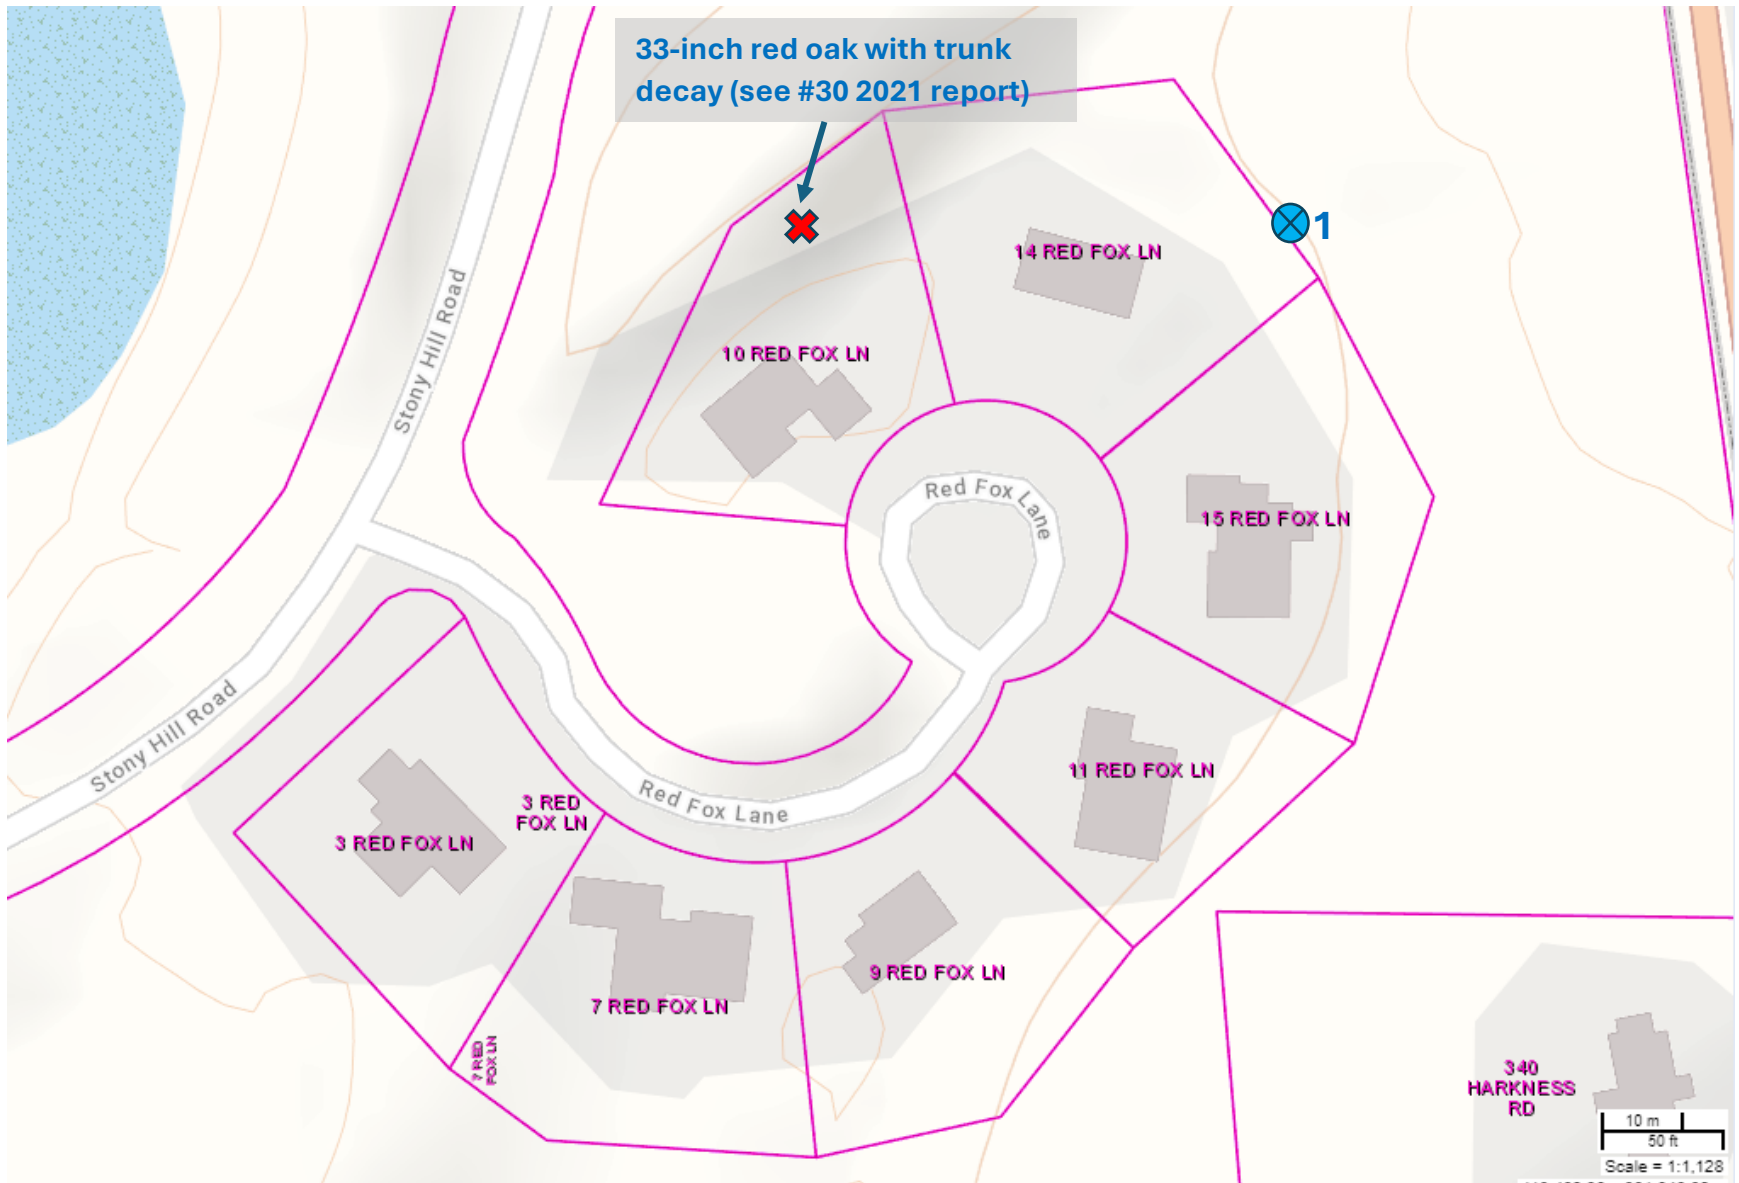

MassGIS Topographic Features Basemap

HAM
HERST

Cranberry Lane

3

1

2

20 m
100 ft

Scale = 1:2,257

119,473.13m 902,293.82m

MassGIS Topographic Features Basemap