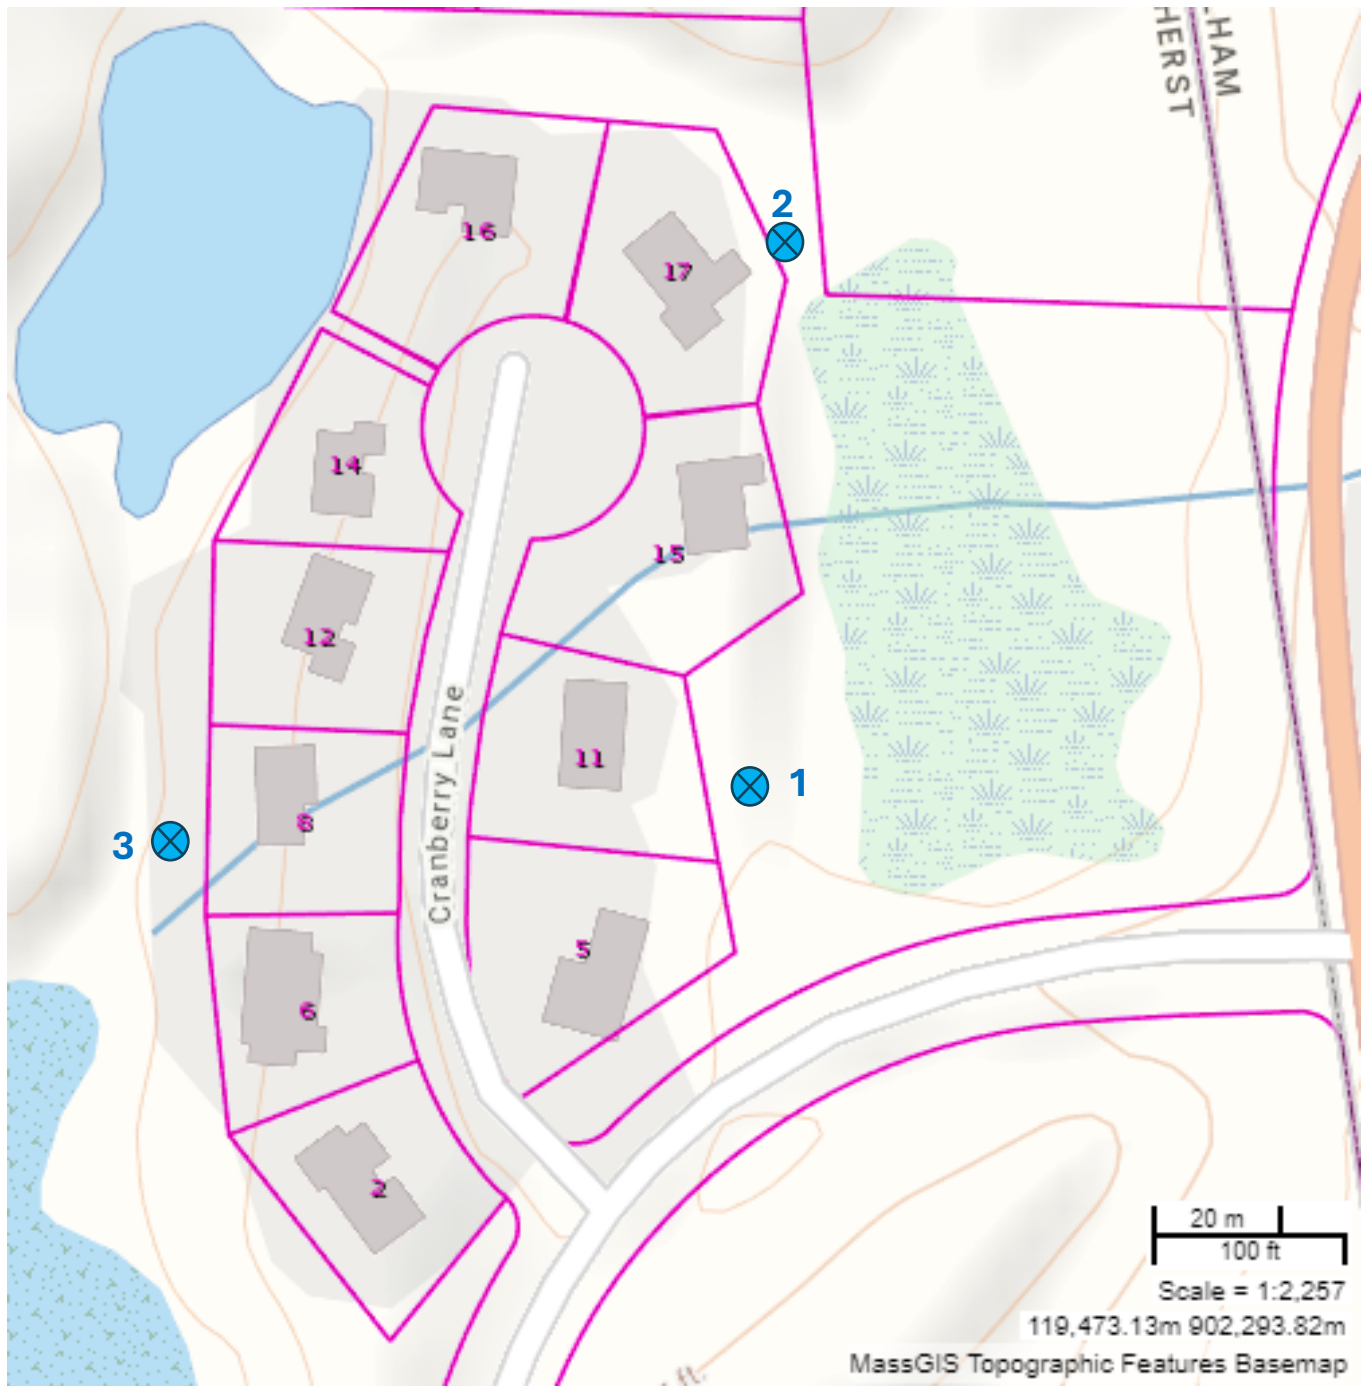

MassGIS Topographic Features Basemap

HAM
HERST

Cranberry Lane

3

1

2

20 m
100 ft

Scale = 1:2,257

119,473.13m 902,293.82m

MassGIS Topographic Features Basemap